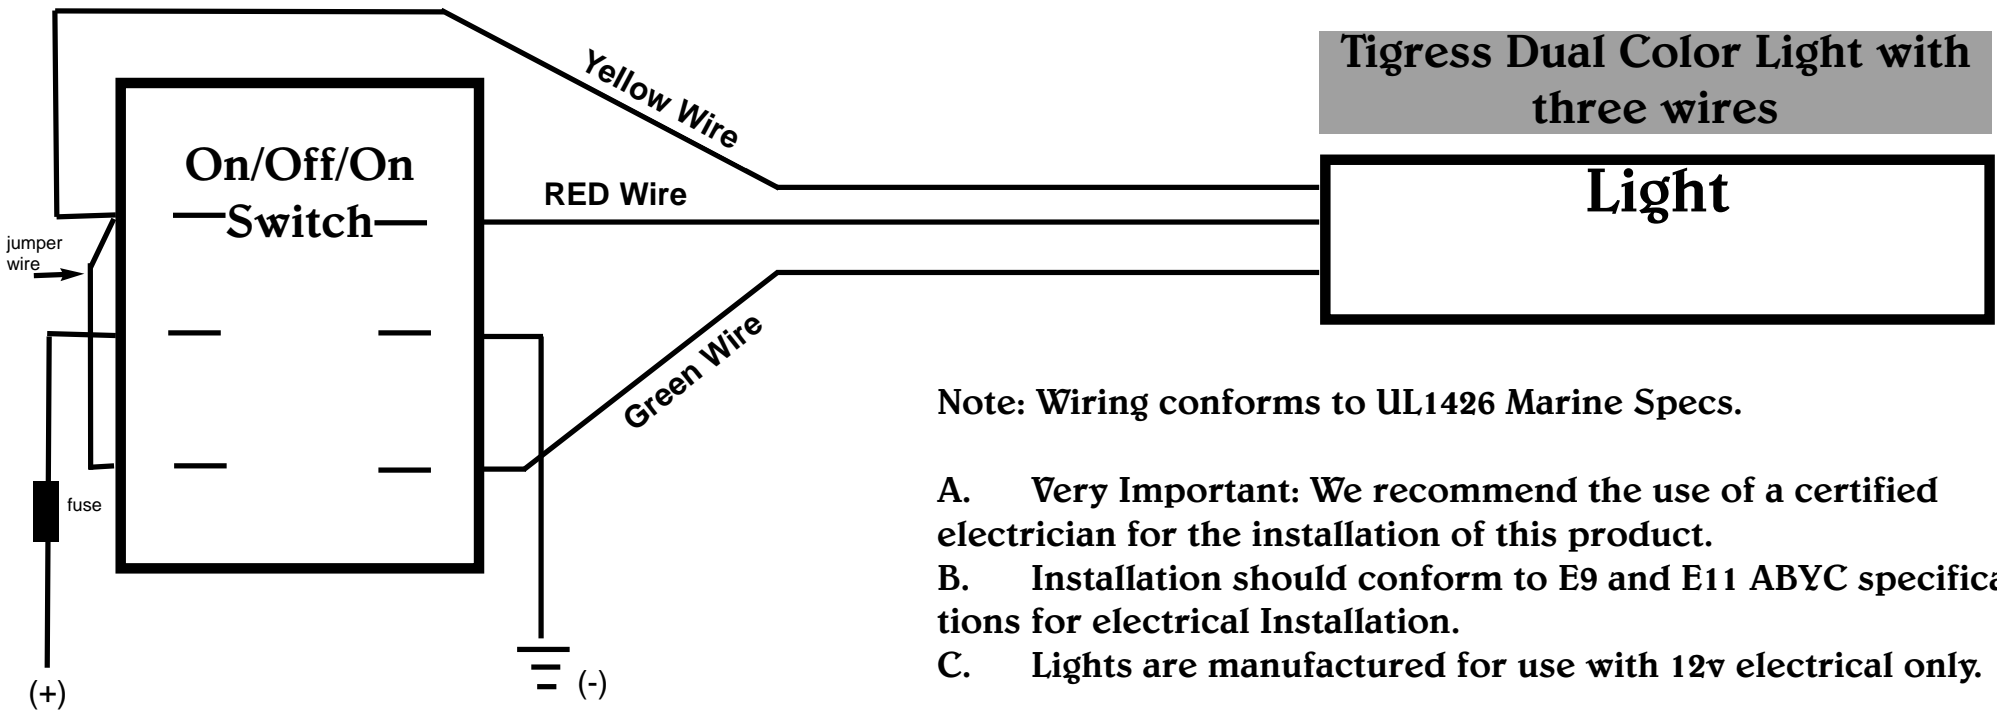

Tigress Electrical Wiring Diagram for Aluminum LED light Covers

Note: Wiring conforms to UL1426 Marine Specs.

- A. Very Important: We recommend the use of a certified electrician for the installation of this product.
- B. Installation should conform to E9 and E11 ABYC specifications for electrical Installation.
- C. Lights are manufactured for use with 12v electrical only.