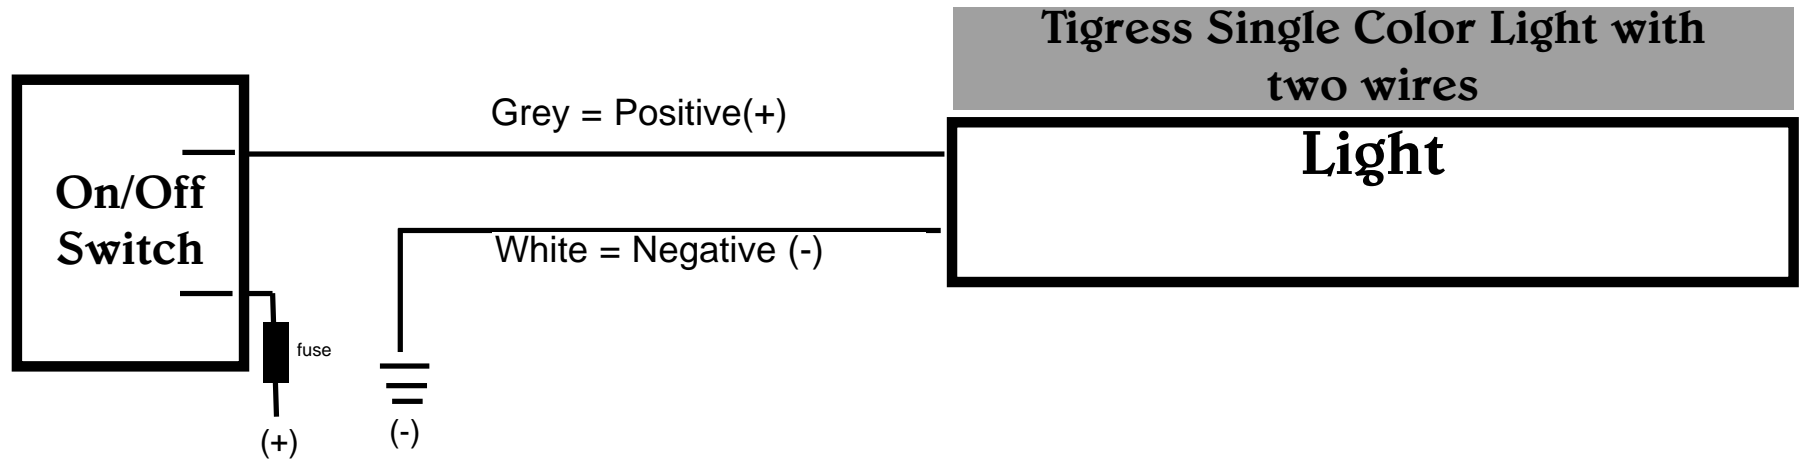

Tigress Electrical Wiring Diagram for Aluminum LED light Covers

Note: Wiring conforms to UL1426 Marine Specs.

- A. Very Important: We recommend the use of a certified electrician for the installation of this product.
- B. Installation should conform to E9 and E11 ABYC specifications for electrical Installation.
- C. Lights are manufactured for use with 12v electrical only.