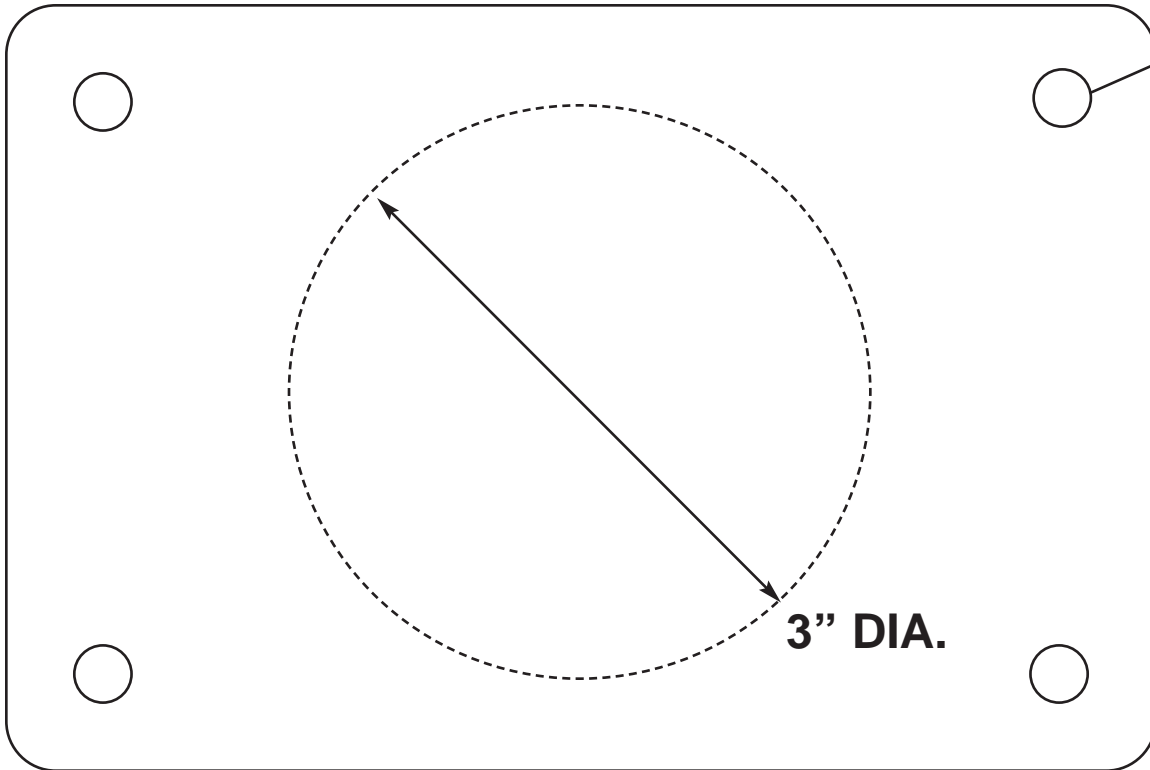

5/16" Drill Bit

T-Top Template
Actual Size Dimensions in Inches.

2516 SW 4th Ave.
Ft. Lauderdale, FL 33315
(954) 462-0917